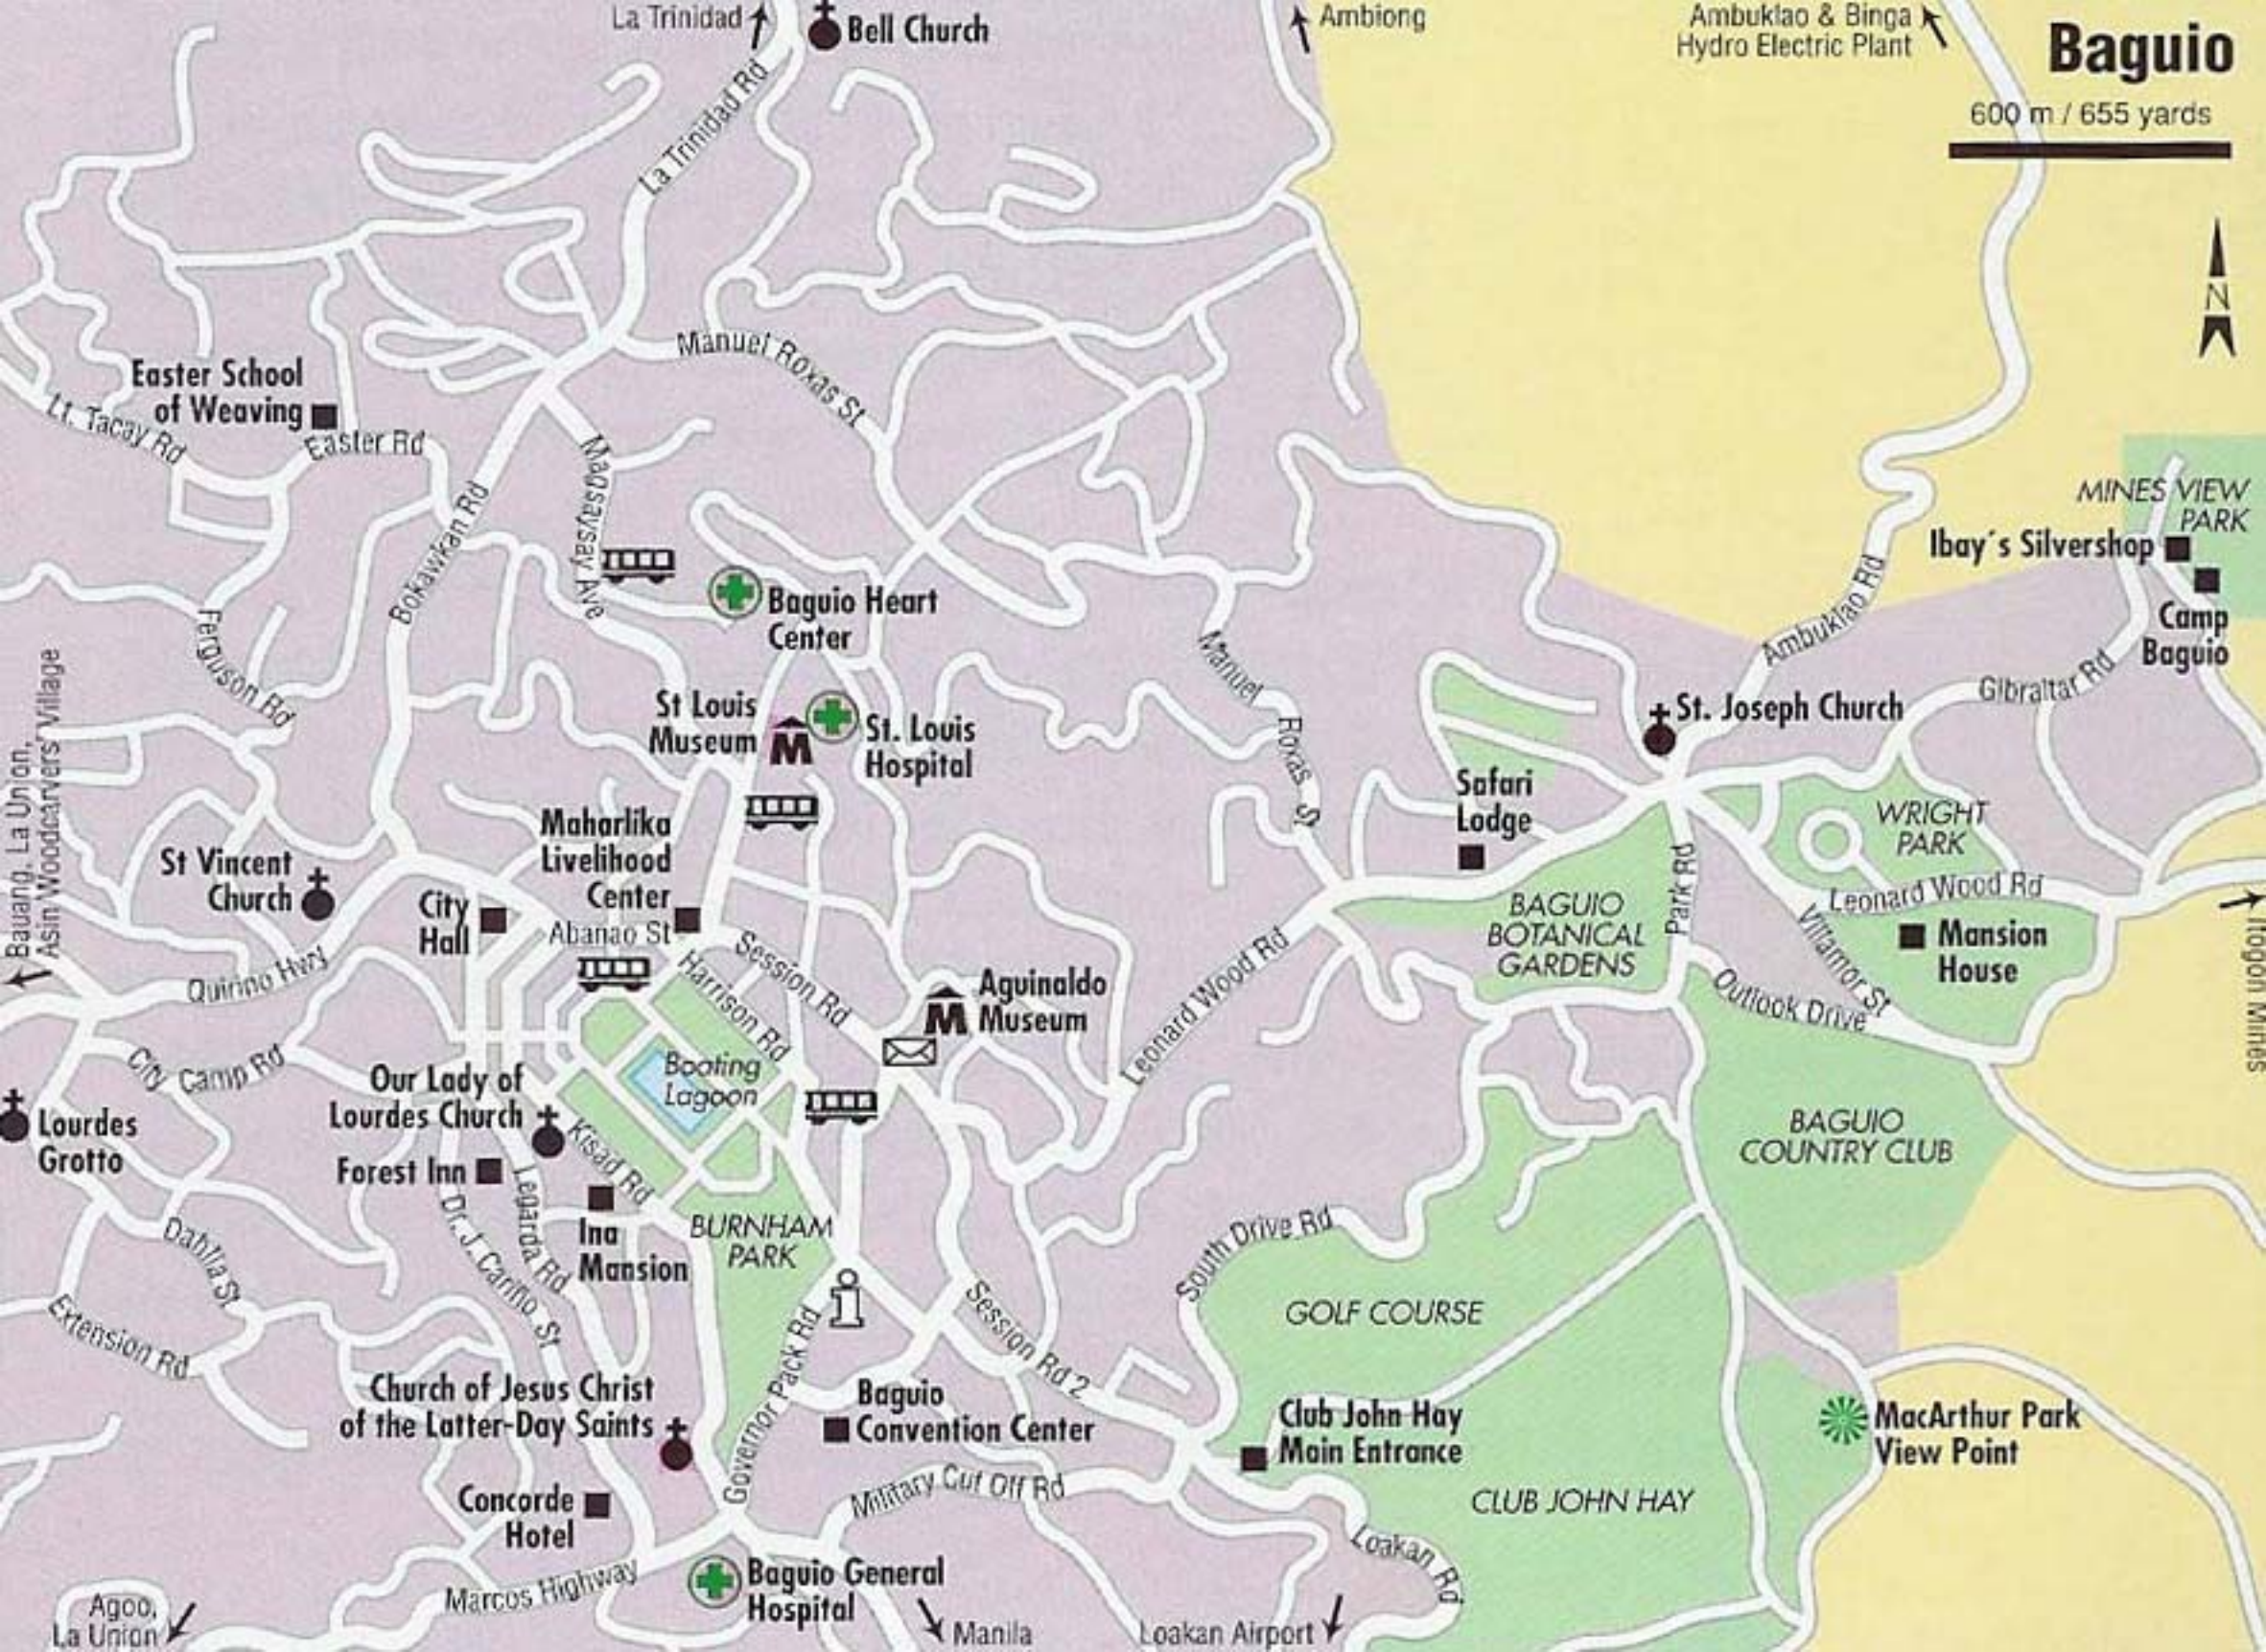

Baguio

600 m / 655 yards

Bell Church

Ambuklao & Binga
Hydro Electric Plant

Easter School
of Weaving

Manuel Roxas St

Lt. Tacay Rd
Easter Rd

Bokawan Rd
Magsaysay Ave

Maharlika
Livelihood
Center

Session Rd

Safari
Lodge

WRIGHT
PARK

Abanao St

Aguinaldo
Museum

BAGUIO
BOTANICAL
GARDENS

Mansion
House

Lourdes
Grotto

Our Lady of
Lourdes Church

Forest Inn

Ina
Mansion

BURNHAM
PARK

Boating
Lagoon

GOLF COURSE

BAGUIO
COUNTRY CLUB

Marcos Highway

Manila

Loakan Airport

Ilogan Mines